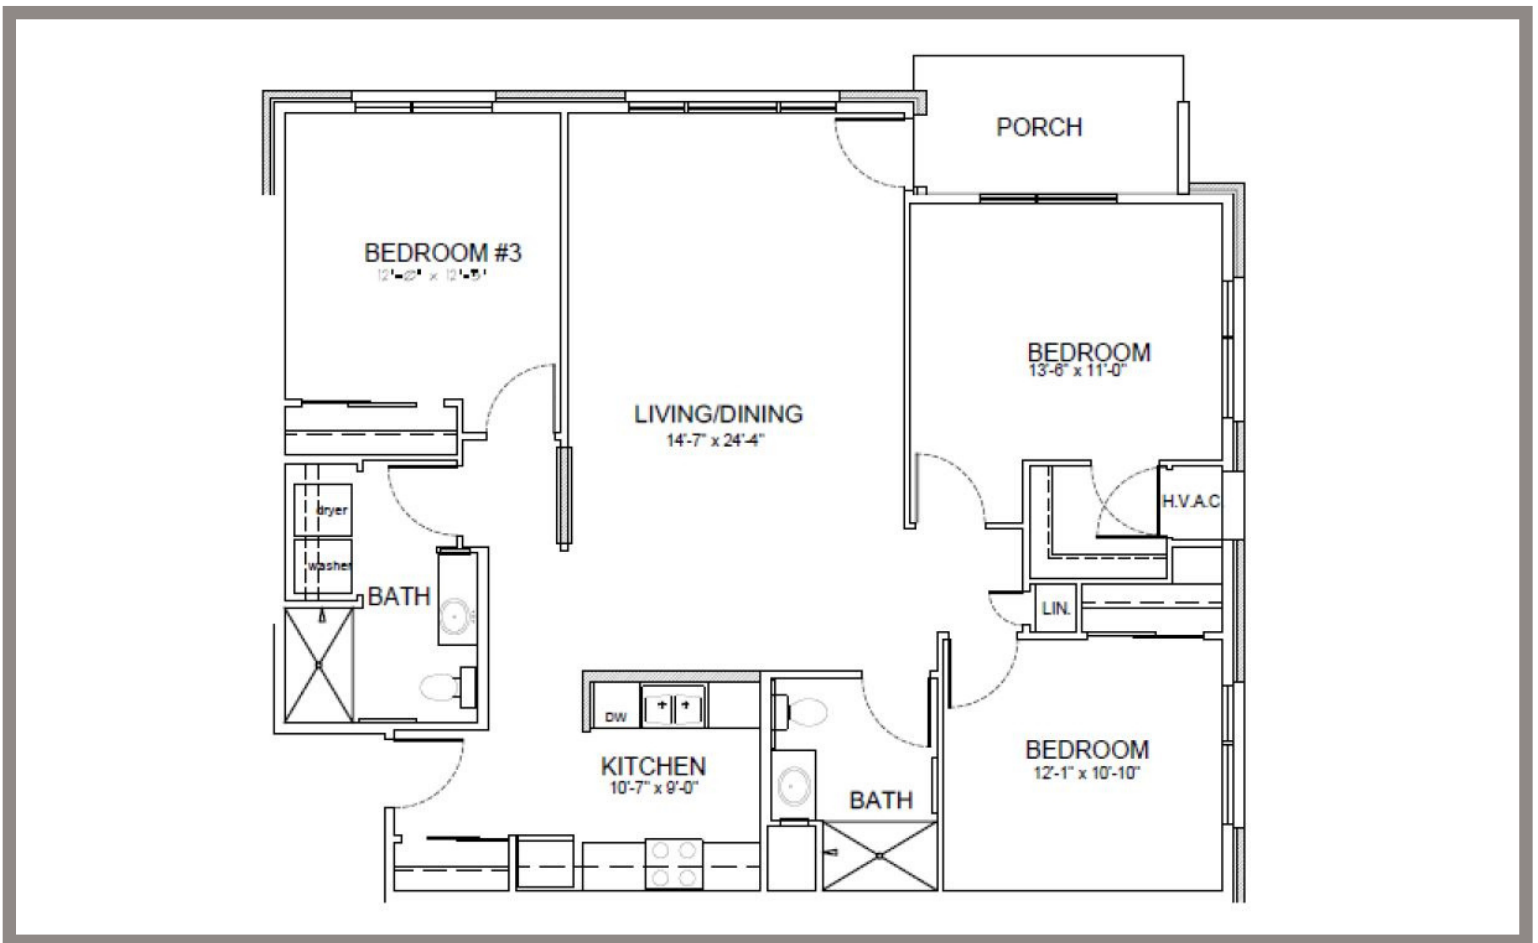

1ST FLOOR

2ND FLOOR

3RD FLOOR

4TH FLOOR

### STYLE C | 3 BEDROOM / 2 BATHROOM | 1376 SQFT

Floor plan size and dimensions may vary\*

APARTMENT NUMBER: \_\_\_\_\_ RENT: \_\_\_\_\_ DATE AVAILABLE: \_\_\_\_\_

2232 W Broadway, Madison, WI 53713

(608) 205-4424